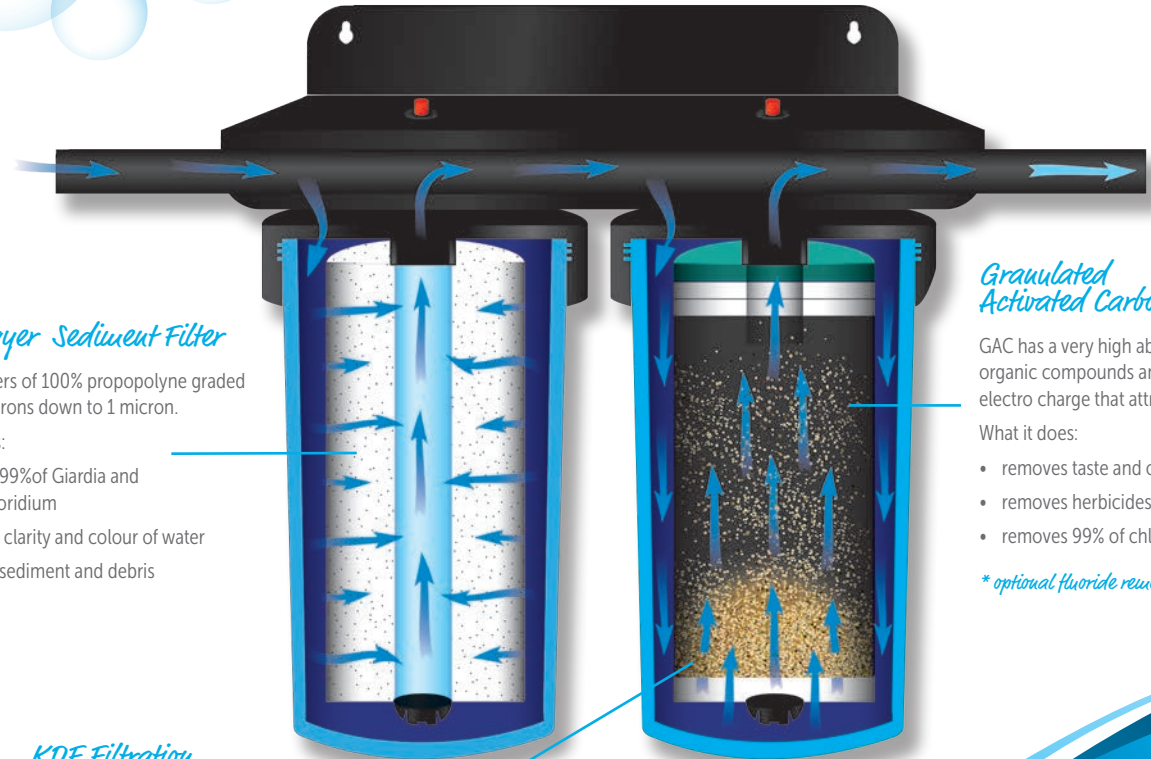

Multi Layer Sediment Filter

Multiple layers of 100% propopolyne graded from 20 microns down to 1 micron.

What it does:

- removes 99% of Giardia and cryptosporidium
- improves clarity and colour of water
- removes sediment and debris